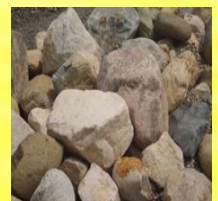

Black, Red, Brown Mulch  
\$29.15/yd

Topsoil Mix \$35.40/ton

Sand \$27.80/ton

Pea Gravel \$34/ton  
Large & Oversized

Pea Gravel Boulders  
3.5¢/# up to 16"  
7¢/# over 16"

Garden Path Rounds  
\$20/each

**We Deliver! Call for details**  
*Family owned and operated since 1927*