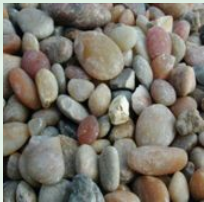

## Bulk Landscape Material

### Mulch, Decorative Gravel, Flagstones, Boulders, Pea Gravel, Sand & Dirt

Decorative Gravel:  
Approx. 25#-30#  
Covers 1 sq. ft., 2 in. deep

Flagstone:  
Approx. 2000#  
Covers 100 sq. ft.

Alabama Sunset \$5.00/cwt